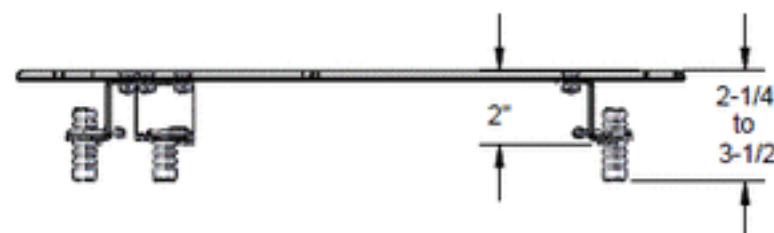

12 x 18 Sew-Adjust Table FeatherMate

LEGS ON THE FEATHER MATE
ADJUST FROM 2-1/4" TO 3-1/2"
IN 1/8" STEPS.
PLACING DIRECTLY ON THE LEG
BRACKET GIVES A HEIGHT OF 2"

THE TALL LEG OPTION
ADJUSTS FROM 2-3/4" TO 4-1/2"
IN 1/8" STEPS.
PLACING DIRECTLY ON THE LEG
BRACKET GIVES A HEIGHT OF 2-1/2"

CUSTOM HEIGHT LEGS AVAILABLE
ON REQUEST.