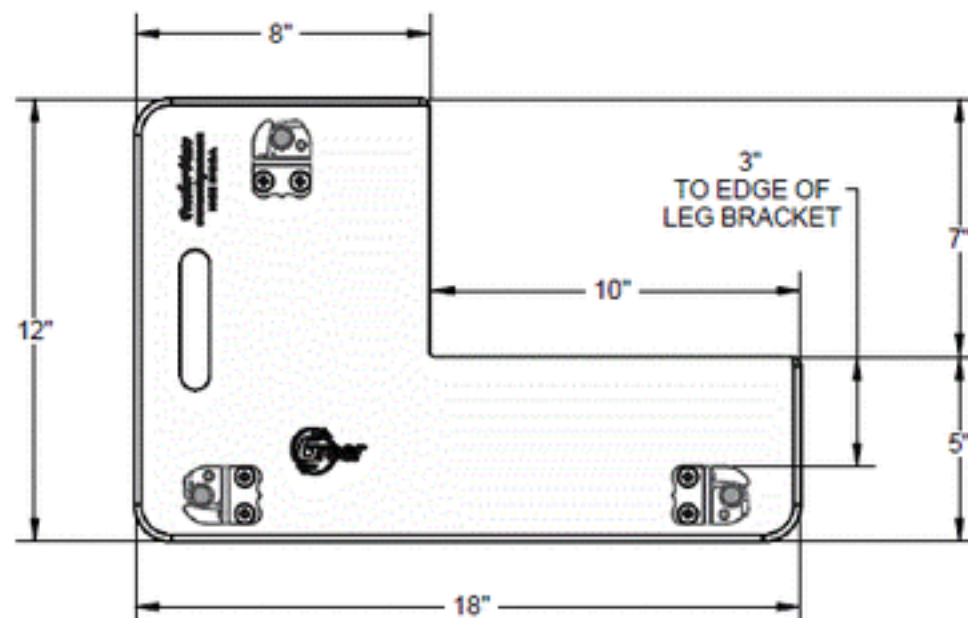

12 x 18 Sew-Adjust Table FeatherMate

LEGS ON THE FEATHER MATE
ADJUST FROM 2-1/4" TO 3-1/2"
IN 1/8" STEPS.
PLACING DIRECTLY ON THE LEG
BRACKET GIVES A HEIGHT OF 2"

THE TALL LEG OPTION
ADJUSTS FROM 2-3/4" TO 4-1/2"
IN 1/8" STEPS.
PLACING DIRECTLY ON THE LEG
BRACKET GIVES A HEIGHT OF 2-1/2"

CUSTOM HEIGHT LEGS AVAILABLE
ON REQUEST.