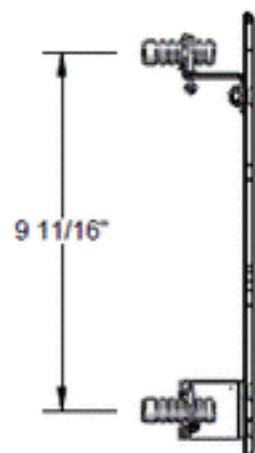

12 x 18 Sew-Adjust Table FeatherMate

LEGS ON THE FEATHER MATE
ADJUST FROM 2-1/4" TO 3-1/2"
IN 1/8" STEPS.
PLACING DIRECTLY ON THE LEG
BRACKET GIVES A HEIGHT OF 2"

THE TALL LEG OPTION
ADJUSTS FROM 2-3/4" TO 4-1/2"
IN 1/8" STEPS.
PLACING DIRECTLY ON THE LEG
BRACKET GIVES A HEIGHT OF 2-1/2"